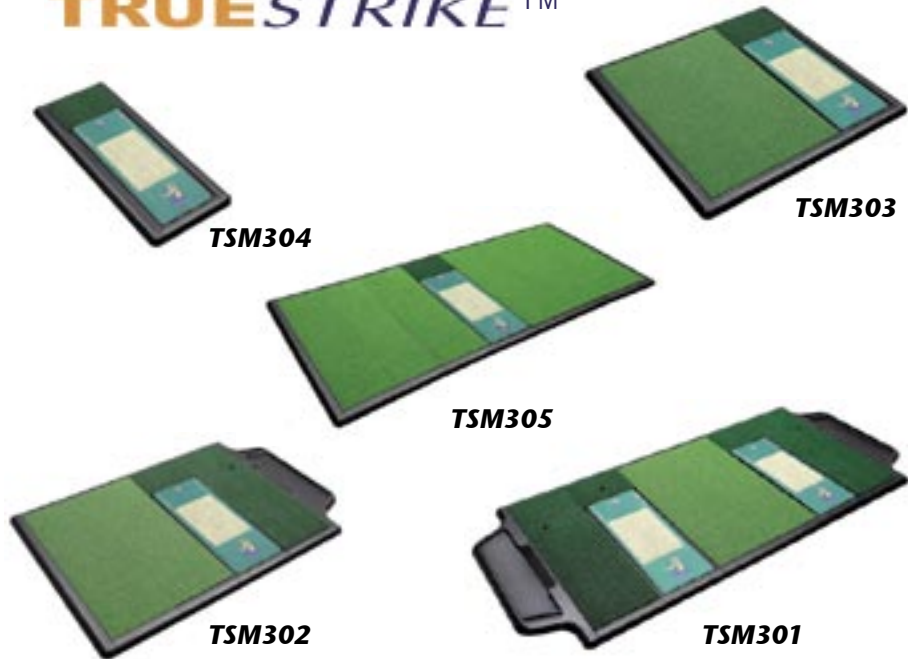

TrueStrike Golf Mat MKVI - SERIES

TrueStrike golf mats have a flexible top surface and a gel-filled divot - simulating subsurface which accurately recreates the effects of playing off a natural fairway by allowing the club head to play through the playing surface as it would on turf.

The "fairway forgiveness" effect produced by TrueStrike means that the shock and vibration associated with hitting from ordinary mats is substantially reduced. The "fairway forgiveness" effect will actually help to improve your practice experience by replicating shots you would play on the fairway. You will love the realism this effect produces.

- MODEL PORTABLE - SKU: TSM304 .....$294.95
- MODEL STATIC - SKU: TSM303 .....$494.95
- MODEL SINGLE - SKU: TSM302 .....$694.95
- MODEL ACADEMY - SKU: TSM305 .....$994.95
- MODEL DOUBLE - SKU: TSM301 .....$1,094.95

TRUESTRIKE™