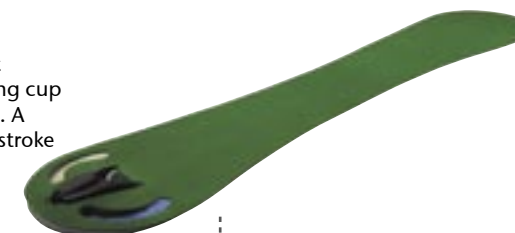

Kick Back Putting Mat

When practicing with the Izzo Kick Back Putting Mat, the battery operated putting cup automatically returns each ball you sink. A slight incline helps develop firmness of stroke and the "lake" and "sandtrap" catch missed puts.

SKU: PMT140

2' x 9' APPROX. SIZE $49.95

SKU: PMT120

DELUXE PUTTING MAT ... $37.95

3x9 Putting Mat

The Izzo 3x9 Putting Mat gives you enough area to putt from the same surface you're standing on, offers high-quality imitation Bermuda Grass and is sturdy enough for outdoor as well as indoor use.

SKU: PMT130

3' x 9' $49.95

SKU: PMT110

6' PUTTING MAT $19.95

SKU: PMT100

CONTINUOUS RETURN PUTTING MAT $32.95

Tour Links Training Aid Green

Finally, an all in one training device that reinforces every aspect of a perfect stroke at a price less than a few lessons with a top pro. Designed to fit easily into any room, available in 7', 9' and 13' sizes.

SKU: TLK200

7' TRAINING AID $359.00

9' TRAINING AID $389.00

13' TRAINING AID $479.00